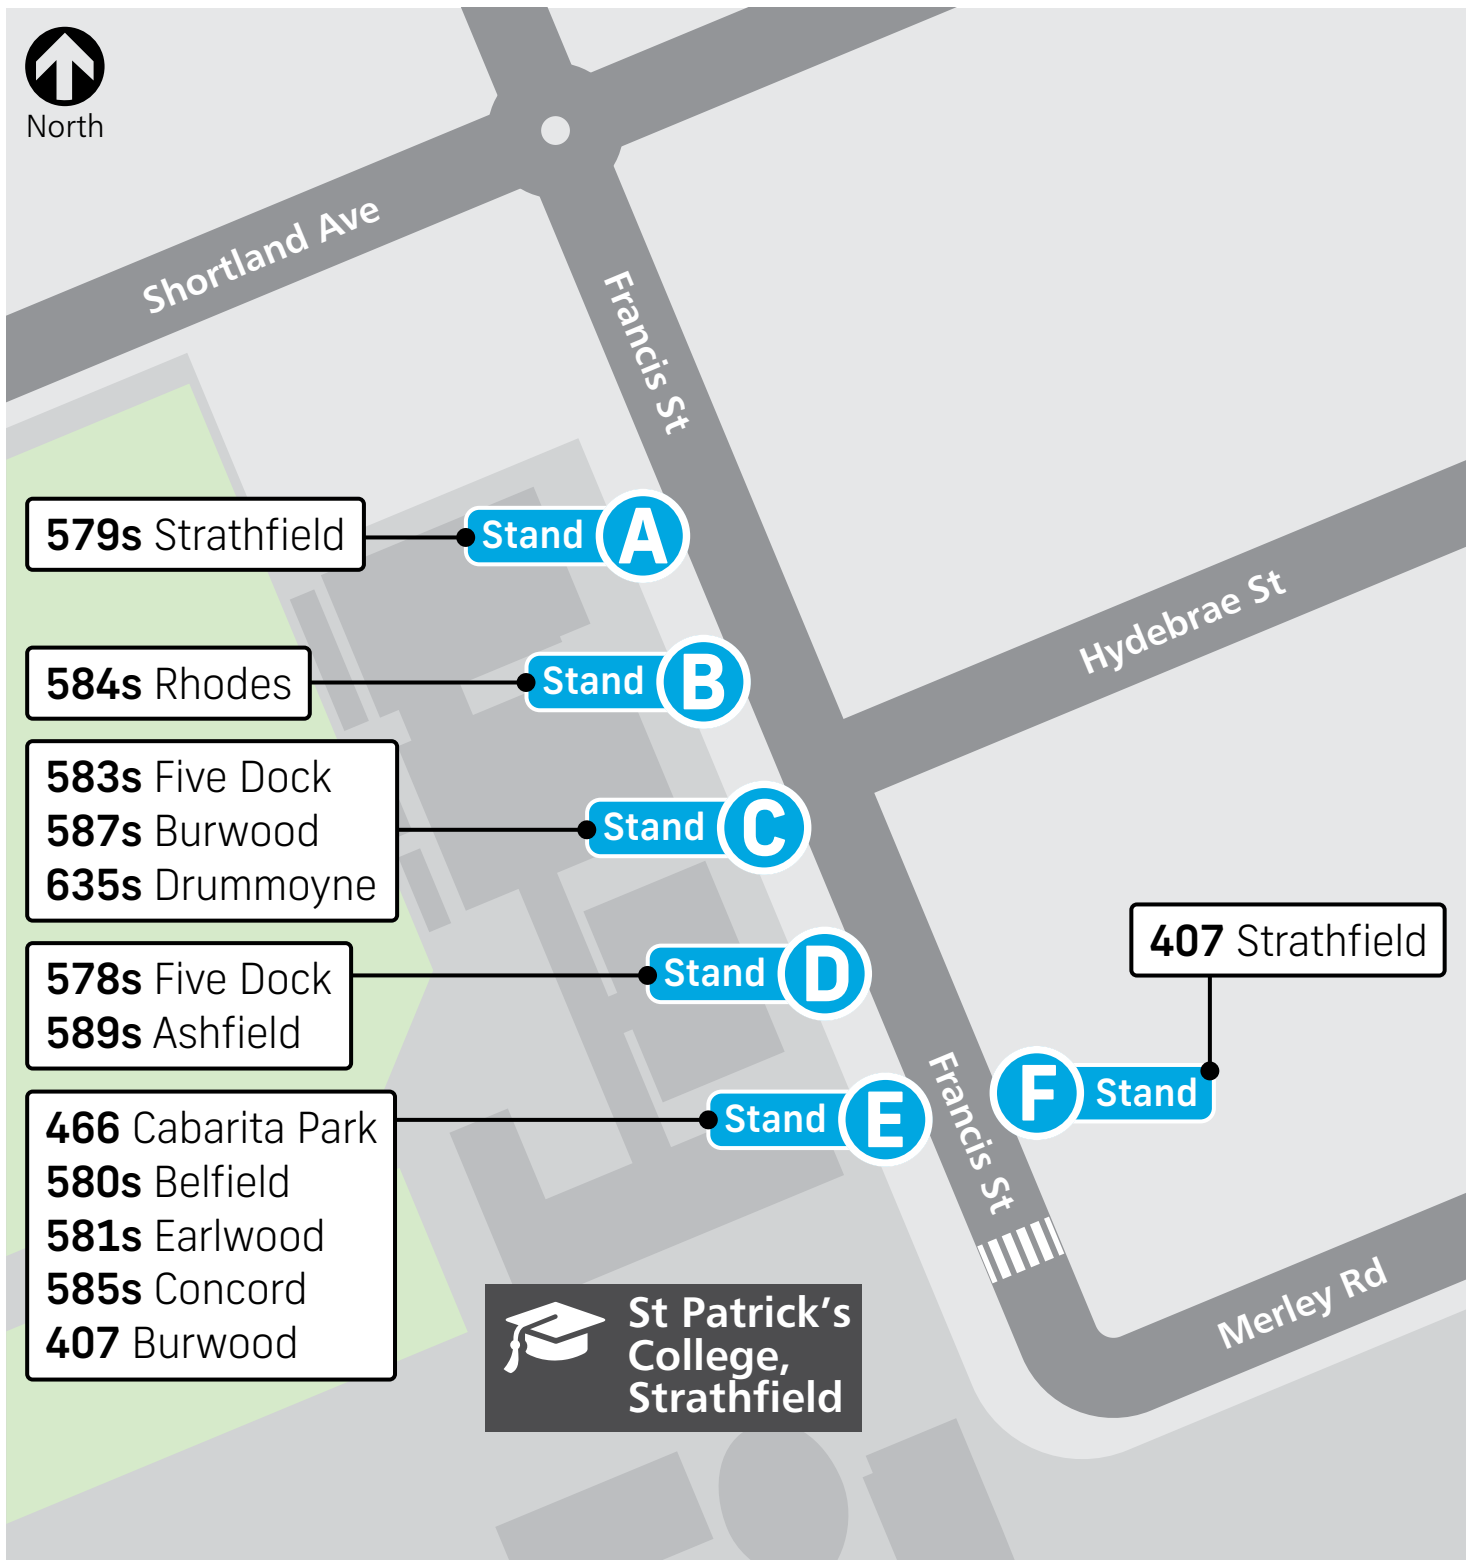

### 577s From Rodd Point

Rodd Point Shops First Ave	07:20
Five Dock Shops Great North Rd	07:25
Concord Oval Parramatta Rd (opp)	07:34
Burwood Station Railway Pde, Stand D	07:40
St Patrick's College Francis St	07:53

### 582s From Drummoyne

Drummoyne Lyons Rd at Formosa St	-	07:43
Drummoyne Lyons Rd at Tranmere St	07:43	07:44
Five Dock Great North Rd before Rodd Rd	07:50	07:51
Five Dock Shops Great North Rd	07:53	07:54
Five Dock Great North Rd at Harrabrook Ave	07:56	07:57
Burwood Station Railway Pde, Stand D	08:04	08:05
Burwood Public School Railway Pde	08:09	08:10
Strathfield Santa Sabina College, The Boulevard	08:15	08:16
St Patrick's College Francis St	08:25	08:26

### 635s To Drummoyne

St Patrick's College Francis St, Stand C	15:27
Club Five Dock RSL Great North Rd (opp)	15:49
Five Dock Great North Rd before Lyons Rd	15:52
Drummoyne Lyons Rd after Bayswater St	16:05

# St Patrick's College, Strathfield Timetable

Afternoon bus departures map

Page 4 of 5

Buses depart from stands A-F in Francis Street. Please refer to the map below for details.

The bus services contained in this timetable are run by Transit Systems.