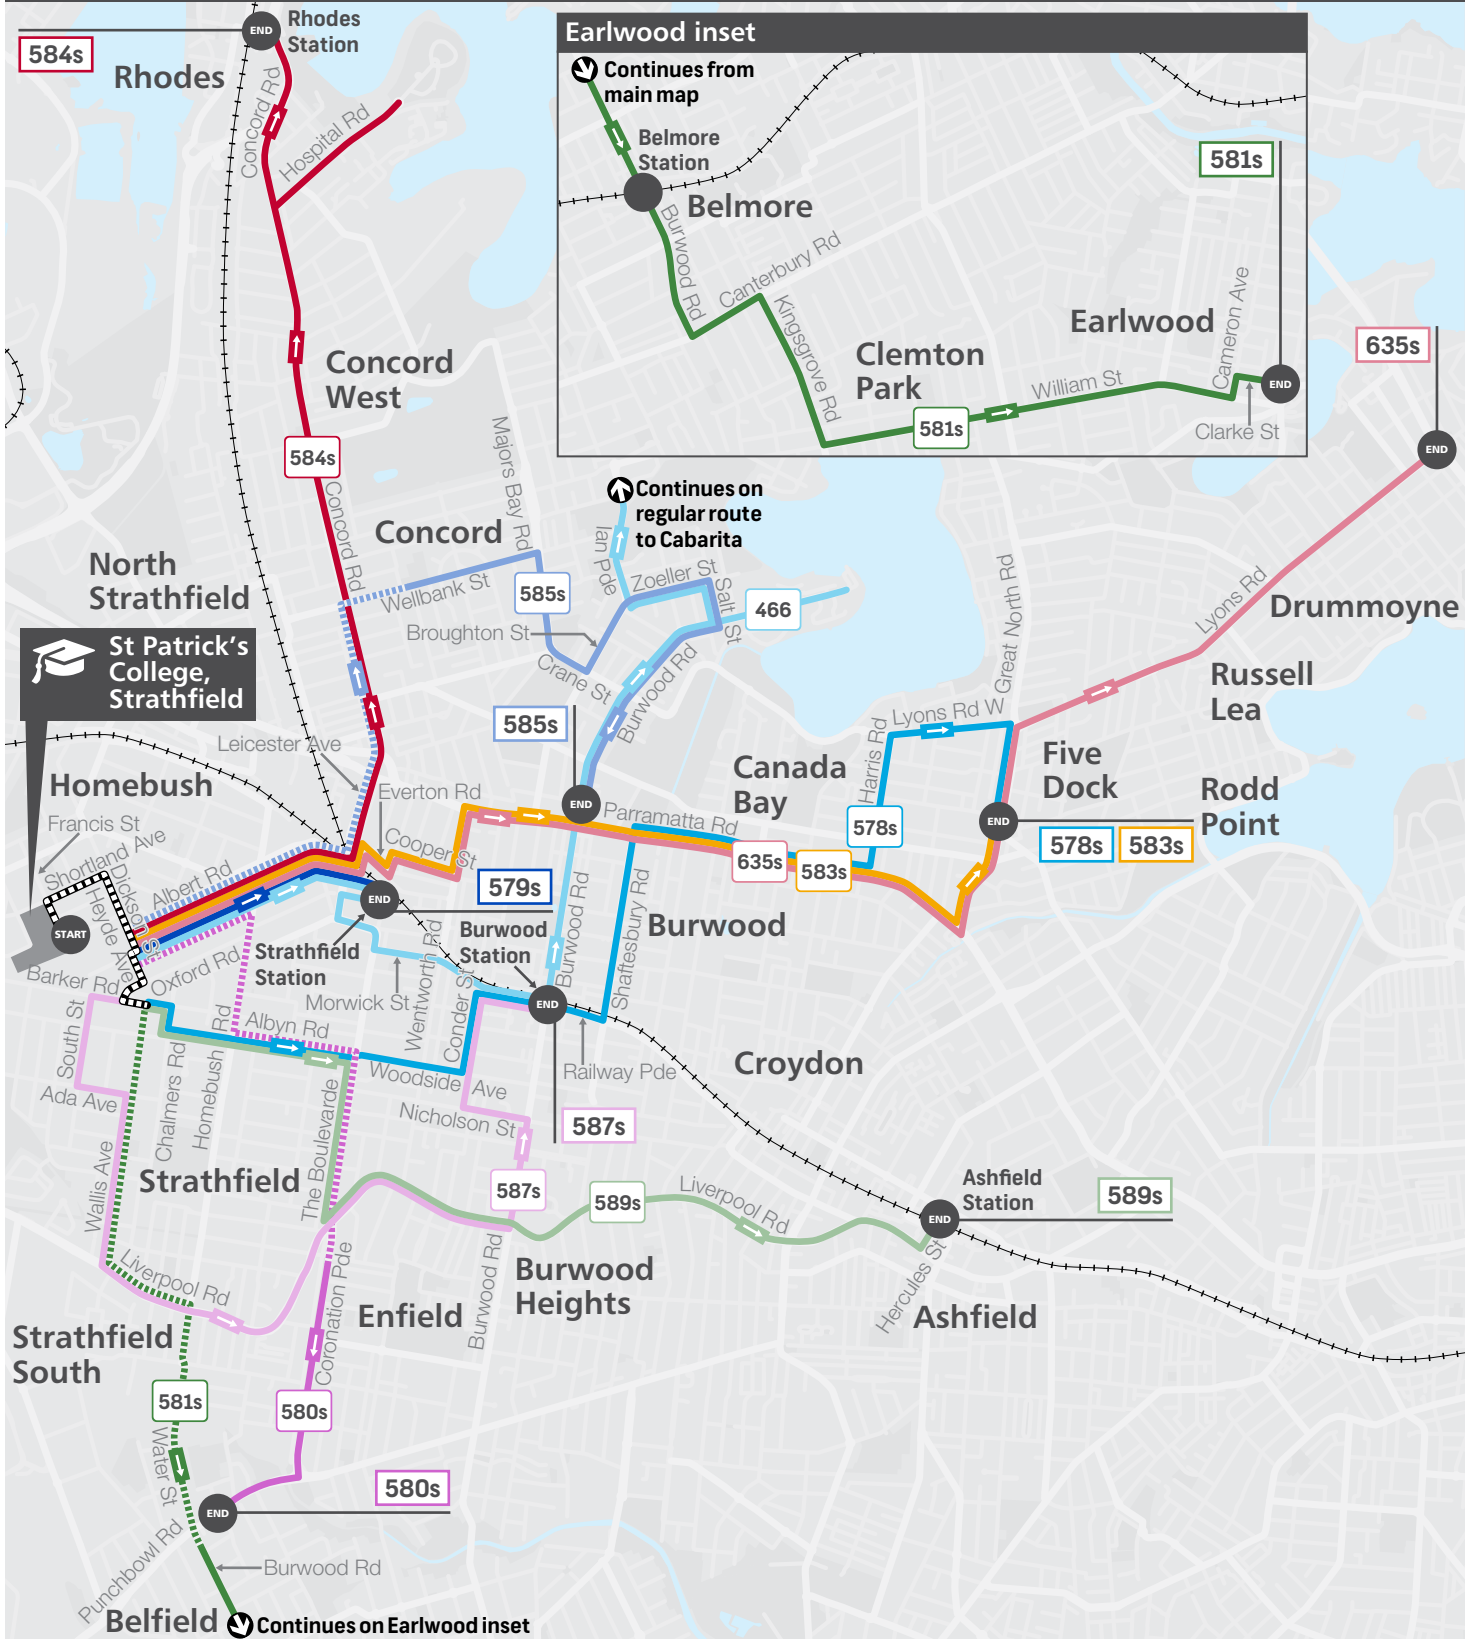

St Patrick's College, Strathfield Timetable

Effective 28 October 2024

Afternoon bus route map

Page 5 of 5

The bus services contained in this timetable are run by Transit Systems.

For the most up-to-date times and travel options, use the Trip Planner or Departures at transportnsw.info. There may be more travel options available than those shown in this timetable.

Times are shown in 24-hour time (e.g. 5am = 05:00, 5pm = 17:00).

Information contained in this timetable is subject to change without notice. It does not include times for minor stops, short term changes, real-time information or any disruption alerts.