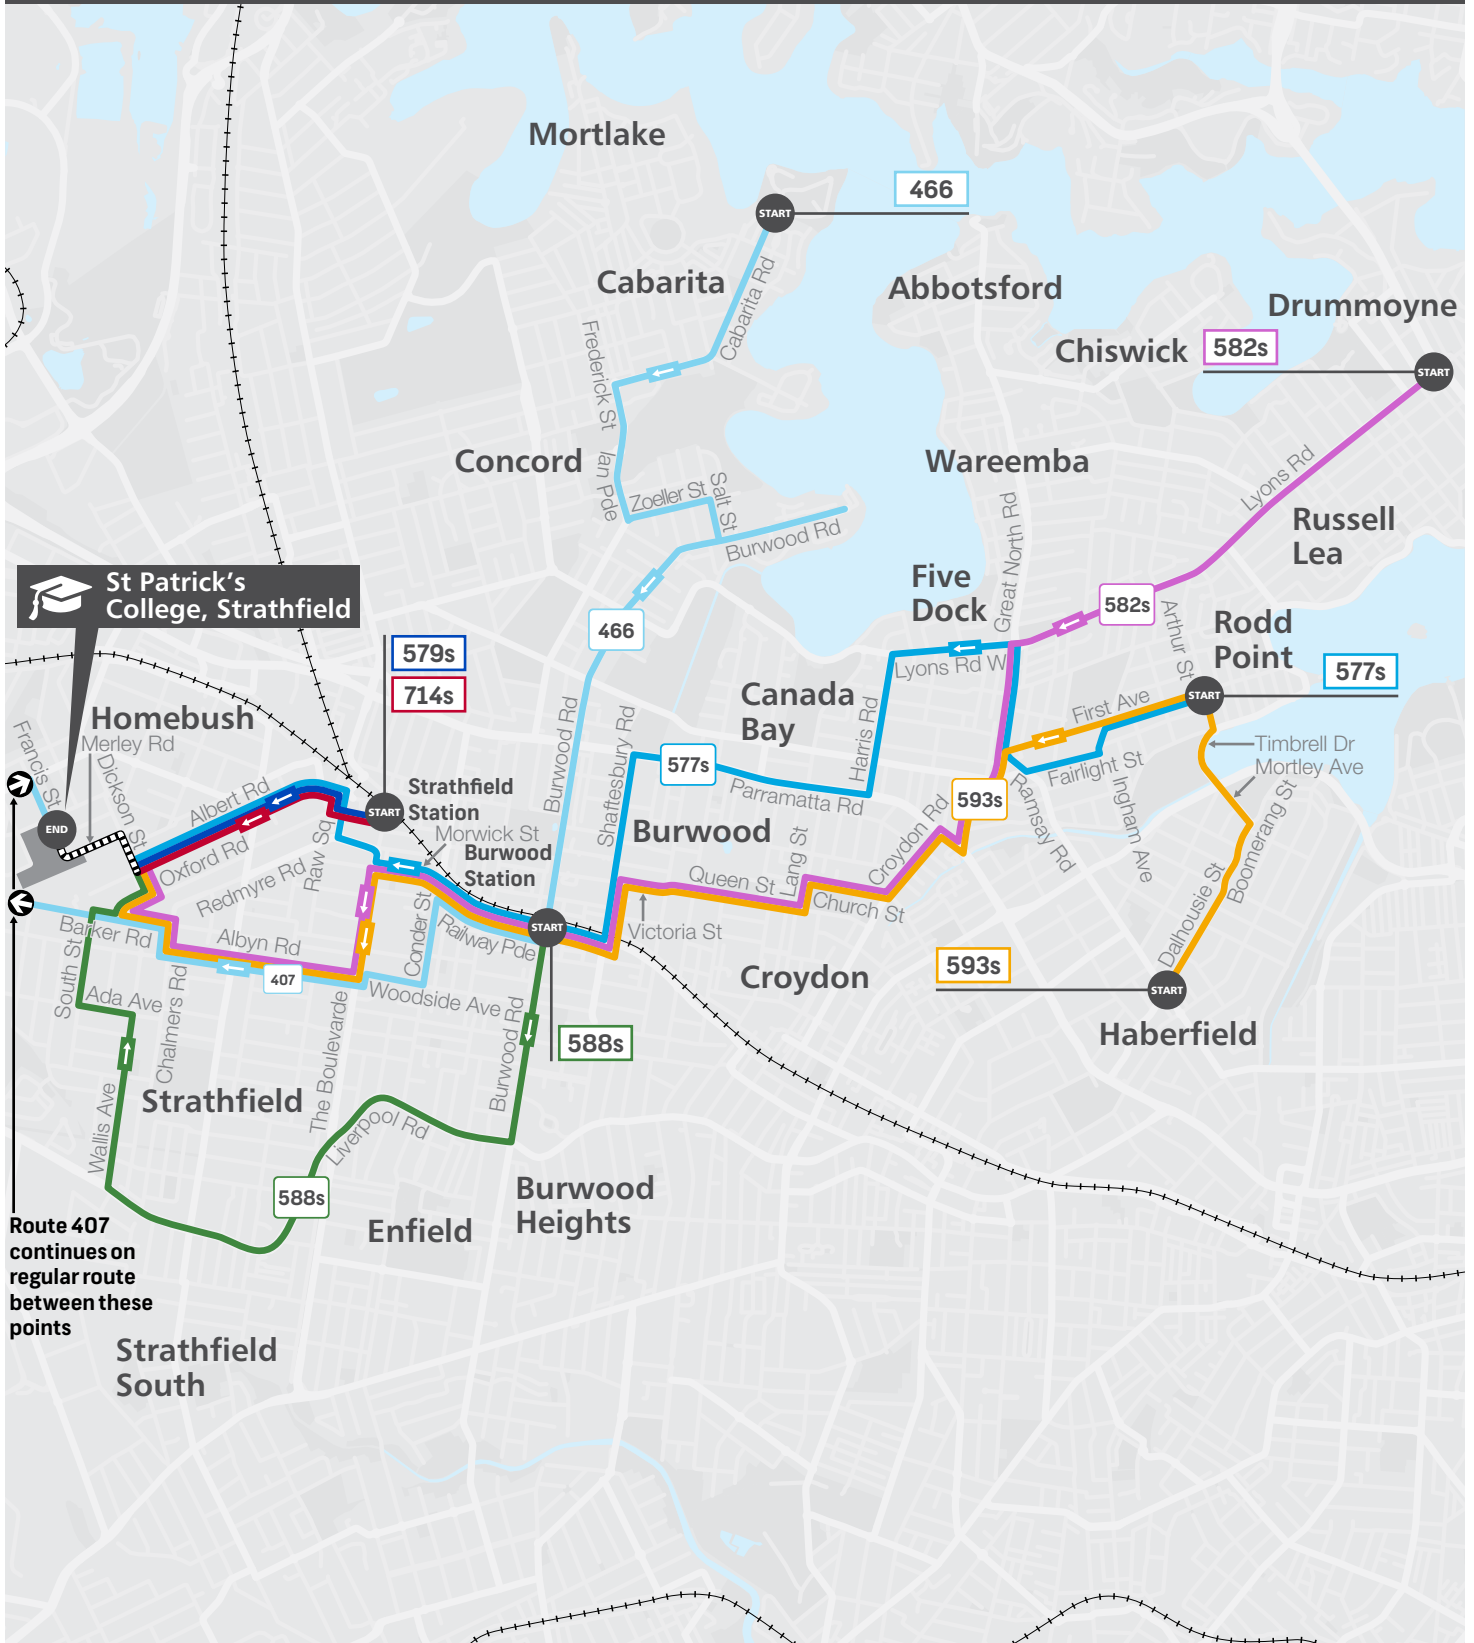

St Patrick's College, Strathfield Timetable

Effective 28 October 2024

Morning bus route map

Page 2 of 5

The bus services contained in this timetable are run by Transit Systems.

For the most up-to-date times and travel options, use the Trip Planner or Departures at transportnsw.info. There may be more travel options available than those shown in this timetable.

Times are shown in 24-hour time (e.g. 5am = 05:00, 5pm = 17:00).

Information contained in this timetable is subject to change without notice. It does not include times for minor stops, short term changes, real-time information or any disruption alerts.